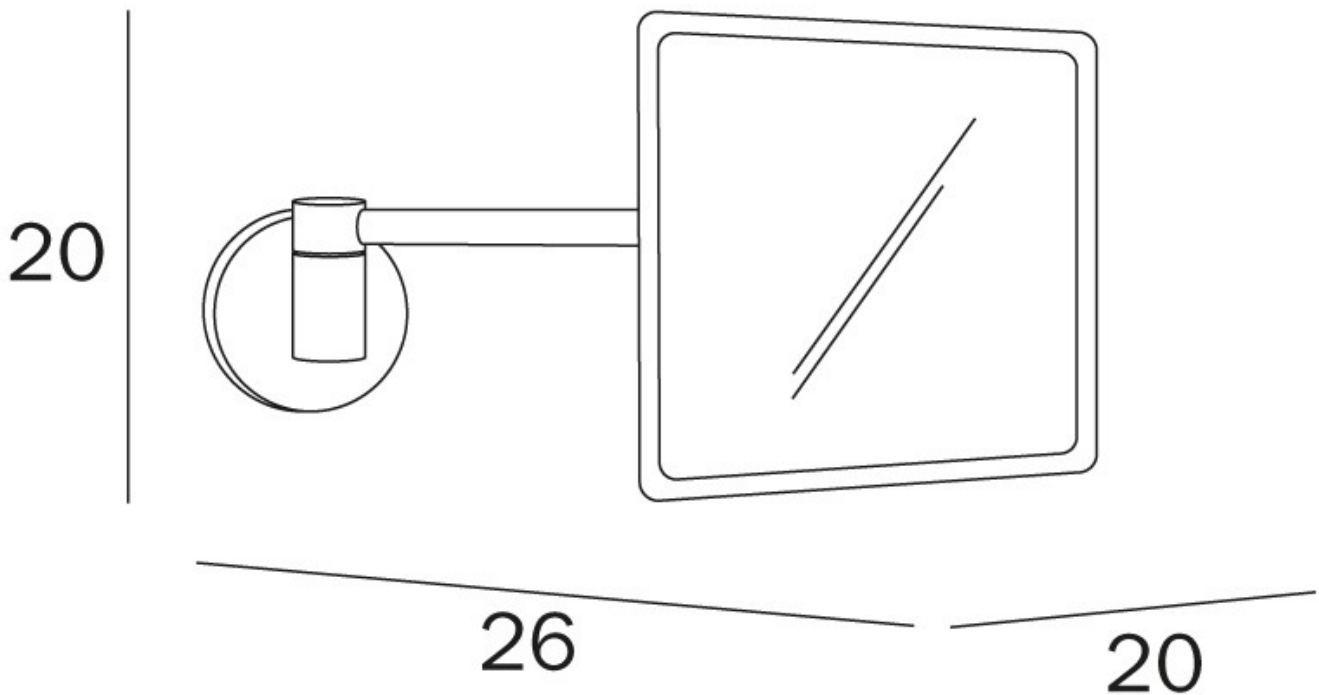

**HOTELLERIE
SQUARE WALL MOUNTED
MAGNIFYING MIRROR**
(Chrome - AV058F)

Features:
3 x magnification

Proudly imported and distributed by
Gro Agencies Pty Ltd
Unit 2 / 37 Howe St, Osborne Park, WA, 6017
P 08 9446 3288 E info@groagencies.com.au W www.groagencies.com.au